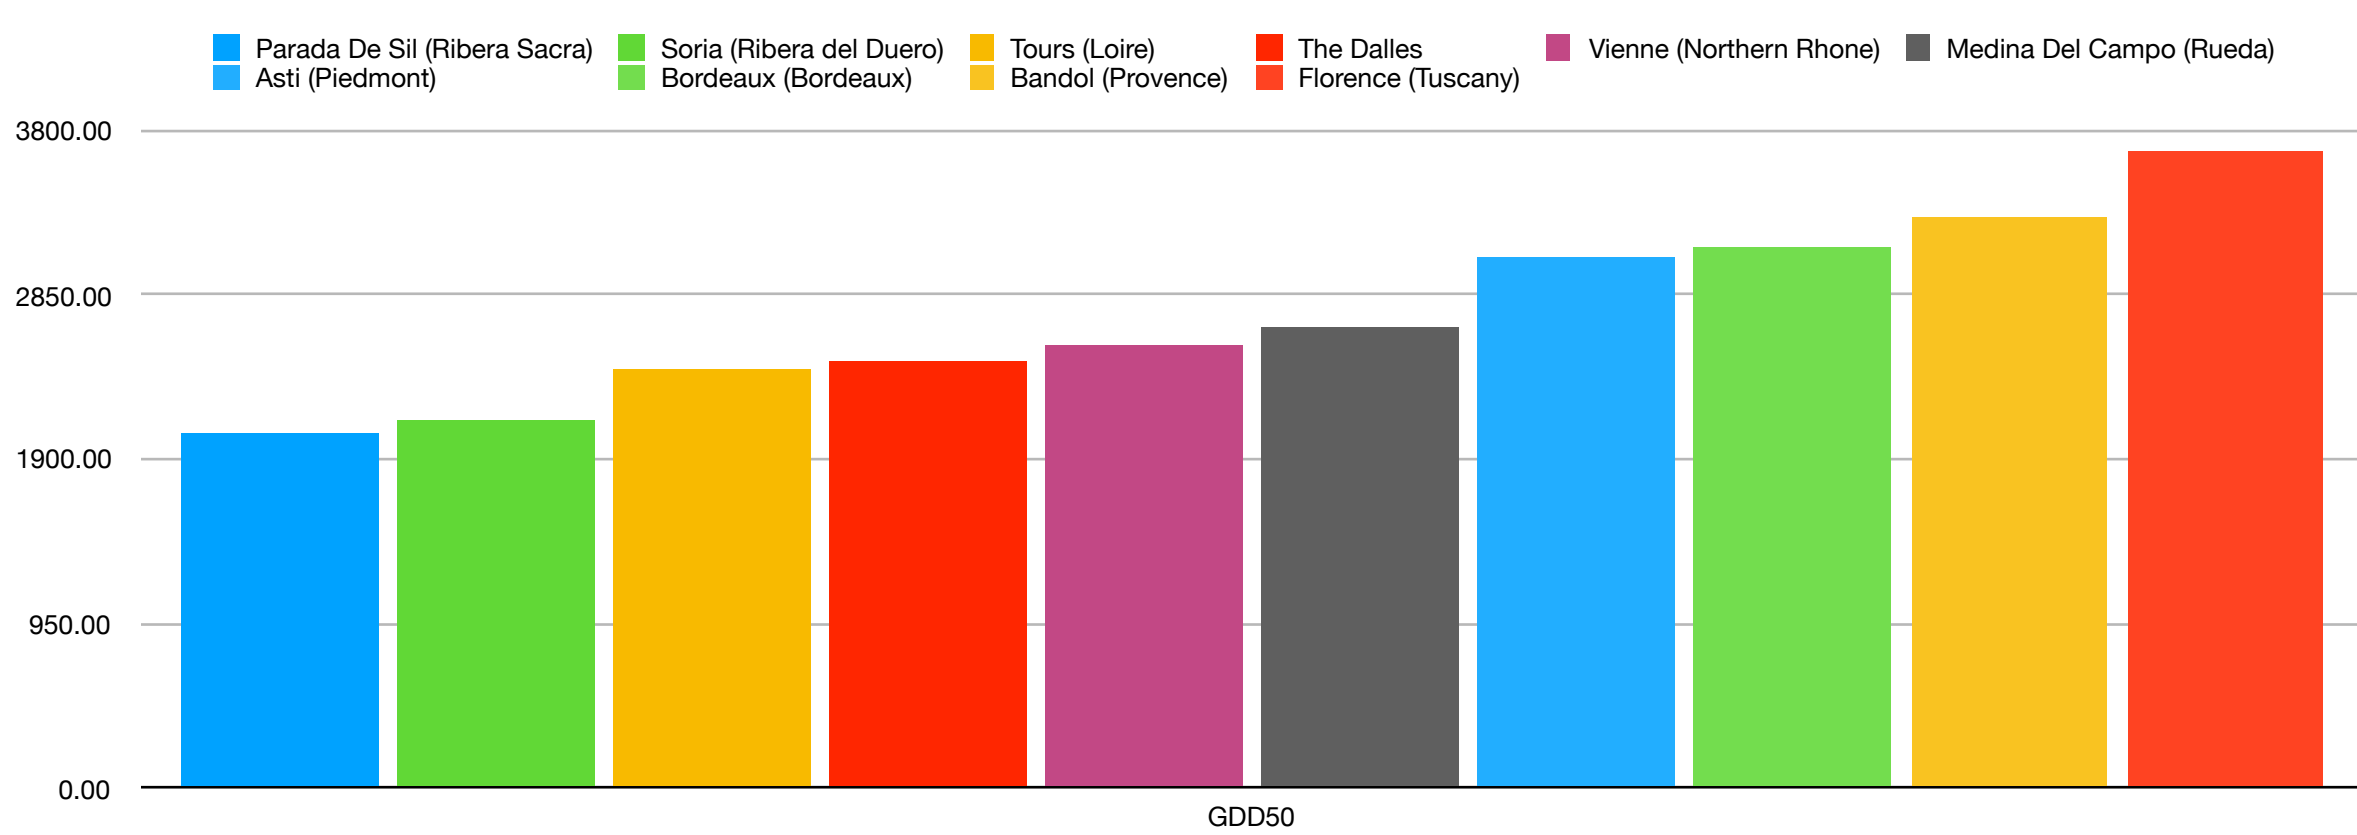

10 Year Average Annual Climate Summary

Location	Precipitation (Inches)	Average Temperature (°F)	Maximum Temperature (°F)	Minimum Temperature (°F)	GDD50	Soil Parent Material	Soil Texture	Group
Parada De Sil (Ribera Sacra)	52.00	52.71	81.00	32.00	2046.00	Igneous Rock	Loam	Leptosol
Soria (Ribera del Duero)	20.20	51.88	83.66	29.66	2123.82	Fluvium	Loam	Cambisol
Tours (Loire)	26.00	54.30	82.30	28.60	2418.60	Fluvium, Limestone	Silt Loam	Fluvisol
The Dalles	17.00	51.75	87.32	27.27	2461.18	Alluvium, Sandstone	Silt Loam	Luvisol
Vienne (Northern Rhone)	39.00	53.38	81.10	31.10	2551.30	Alluvium, Granite	Loam	Fluvisol
Medina Del Campo (Rueda)	14.96	54.23	85.10	32.20	2656.70	Sandstone	Sandy Loam	Luvisol
Asti (Piedmont)	30.04	54.92	81.90	31.10	3068.40	Alluvium, Sandstone	Sandy Loam	Luvisol, Cambisol
Bordeaux (Bordeaux)	34.80	57.70	86.60	29.00	3126.80	Fluvium, Sandstone	Loam	Albeluvisol, Cambisol, Gleysol
Bandol (Provence)	26.02	55.65	81.90	33.40	3289.10	Limestone	Sandy Loam	Cambisol, Leptisol
Florence (Tuscany)	34.02	58.09	87.60	35.40	3676.60	Fluvium, Sandstone	Sandy Loam	Cambisol

Location	Month	Precipitation (Inches)	Average Temperature (°F)	Maximum Temperature (°F)	Minimum Temperature (°F)	GDD50 (April 1-October 31)		
	December	3.43	43.20	48.90	37.60			87.00