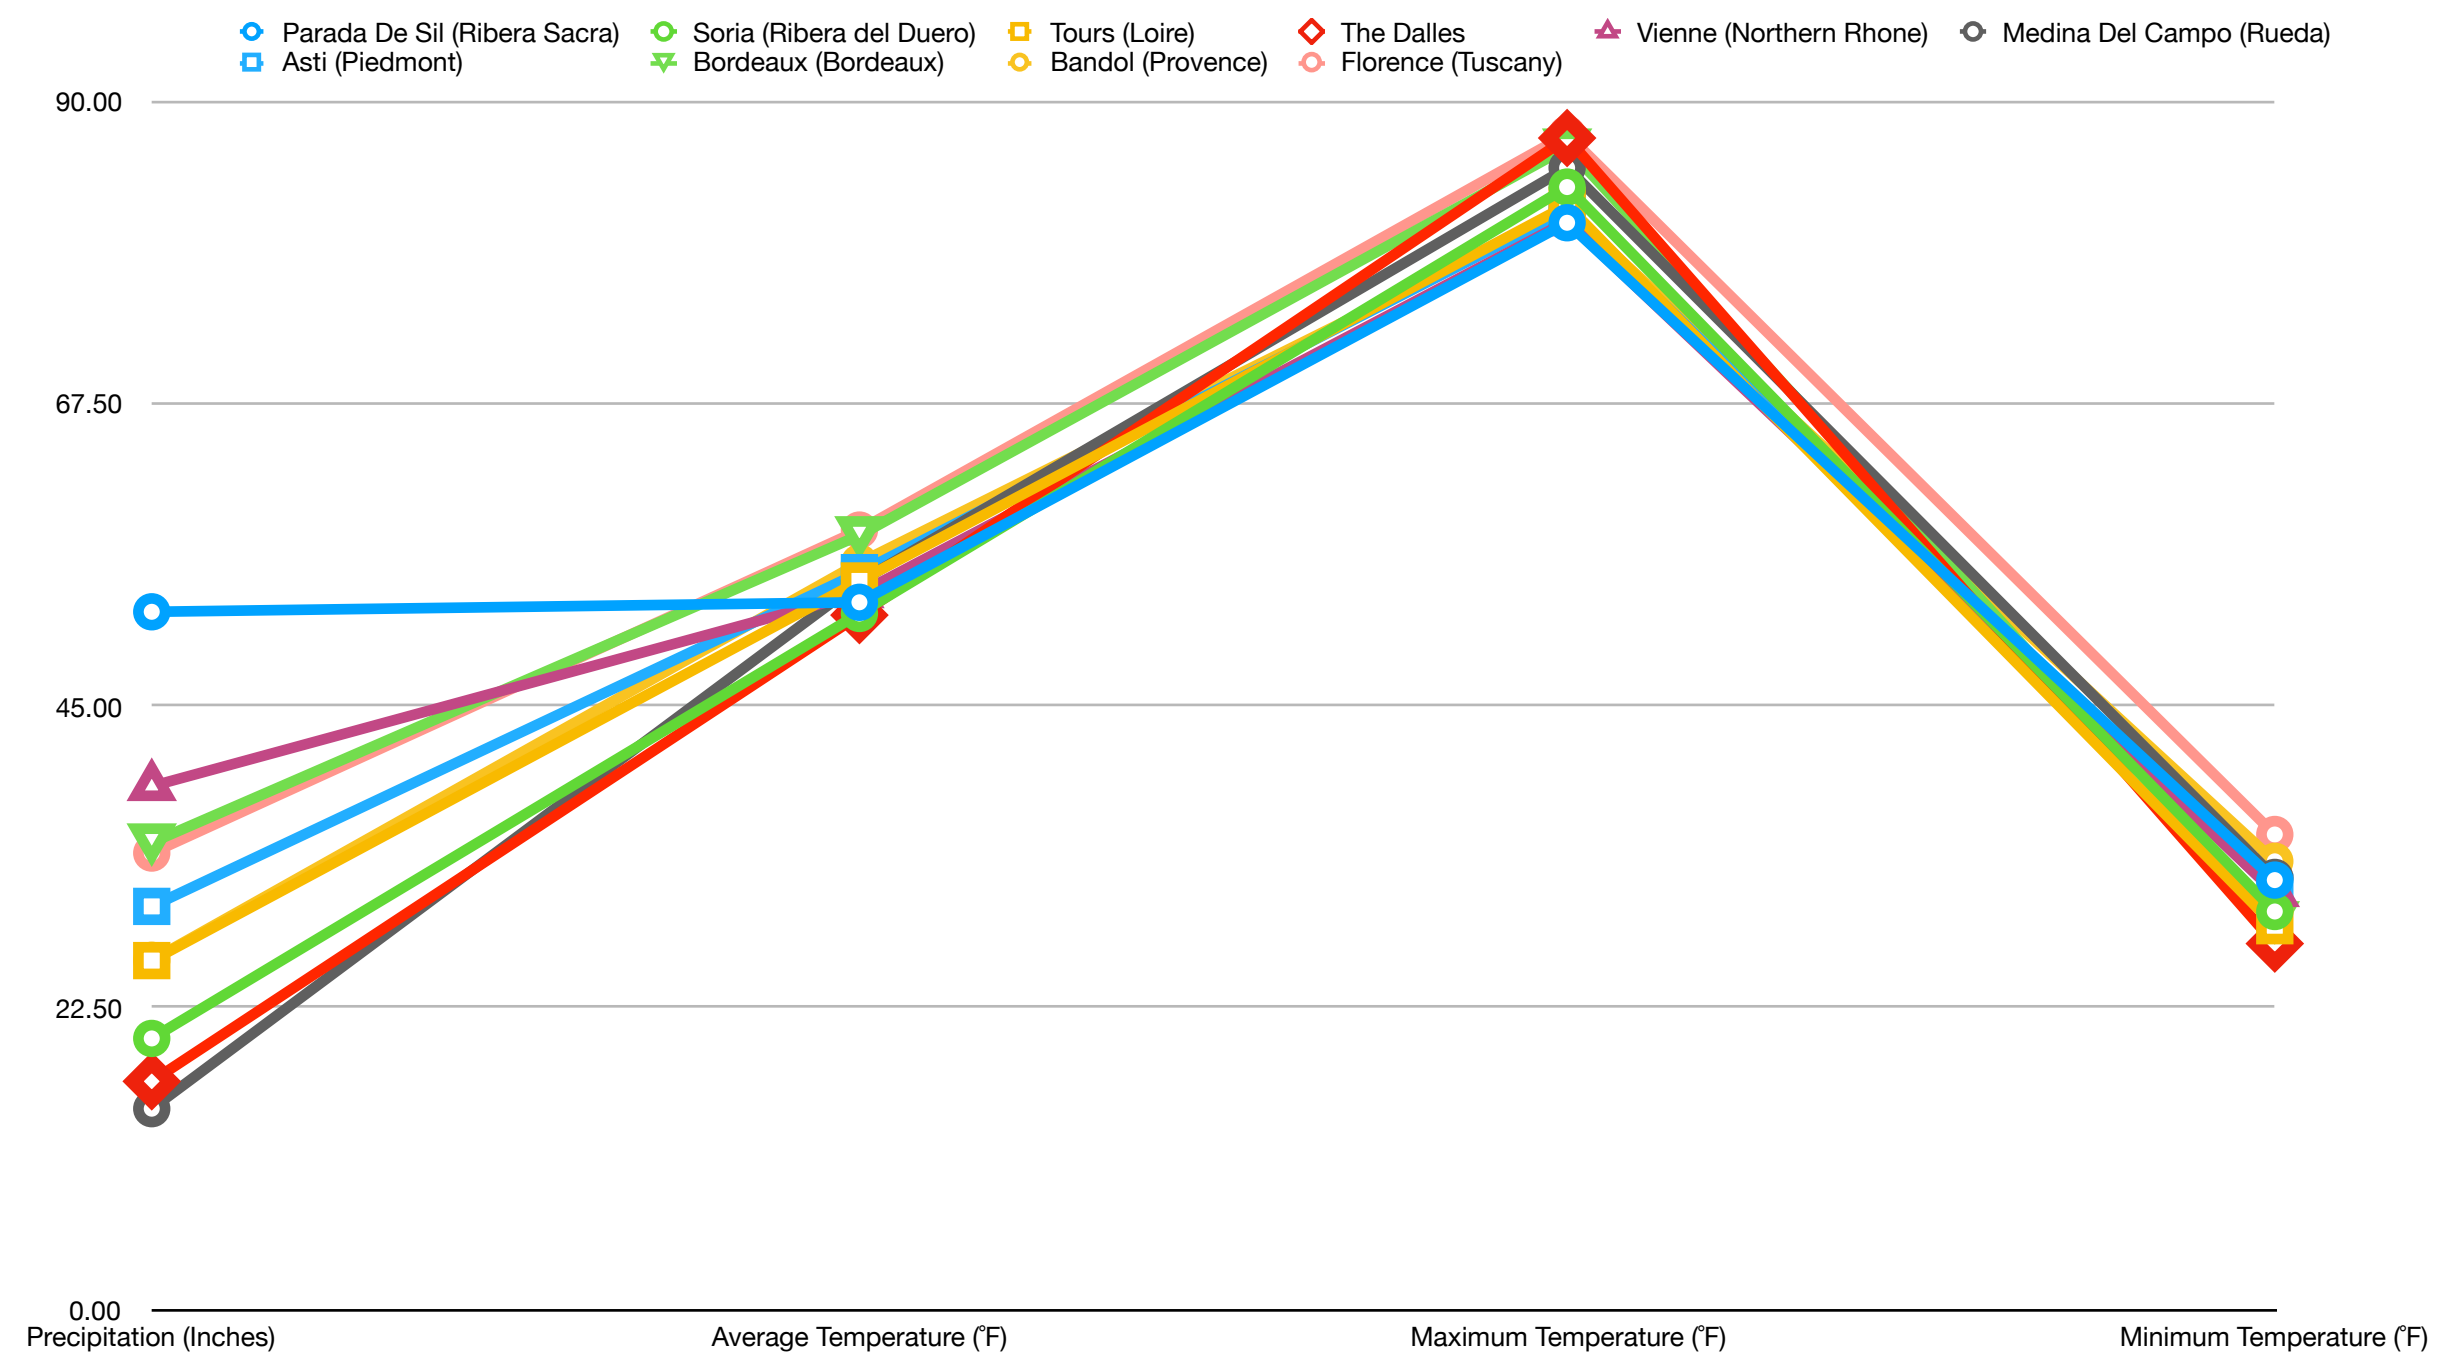

10 Year Average Annual Climate Summary

Location	Precipitation (Inches)	Average Temperature (°F)	Maximum Temperature (°F)	Minimum Temperature (°F)	GDD50	Soil Parent Material	Soil Texture	Group
Parada De Sil (Ribera Sacra)	52.00	52.71	81.00	32.00	2046.00	Igneous Rock	Loam	Leptosol
Soria (Ribera del Duero)	20.20	51.88	83.66	29.66	2123.82	Fluvium	Loam	Cambisol
Tours (Loire)	26.00	54.30	82.30	28.60	2418.60	Fluvium, Limestone	Silt Loam	Fluvisol
The Dalles	17.00	51.75	87.32	27.27	2461.18	Alluvium, Sandstone	Silt Loam	Luvisol
Vienne (Northern Rhone)	39.00	53.38	81.10	31.10	2551.30	Alluvium, Granite	Loam	Fluvisol
Medina Del Campo (Rueda)	14.96	54.23	85.10	32.20	2656.70	Sandstone	Sandy Loam	Luvisol
Asti (Piedmont)	30.04	54.92	81.90	31.10	3068.40	Alluvium, Sandstone	Sandy Loam	Luvisol, Cambisol
Bordeaux (Bordeaux)	34.80	57.70	86.60	29.00	3126.80	Fluvium, Sandstone	Loam	Albeluvisol, Cambisol, Gleysol
Bandol (Provence)	26.02	55.65	81.90	33.40	3289.10	Limestone	Sandy Loam	Cambisol, Leptisol
Florence (Tuscany)	34.02	58.09	87.60	35.40	3676.60	Fluvium, Sandstone	Sandy Loam	Cambisol

Location	Month	Precipitation (Inches)	Average Temperature (°F)	Maximum Temperature (°F)	Minimum Temperature (°F)	GDD50 (April 1-October 31)		
	December	3.43	43.20	48.90	37.60			87.00